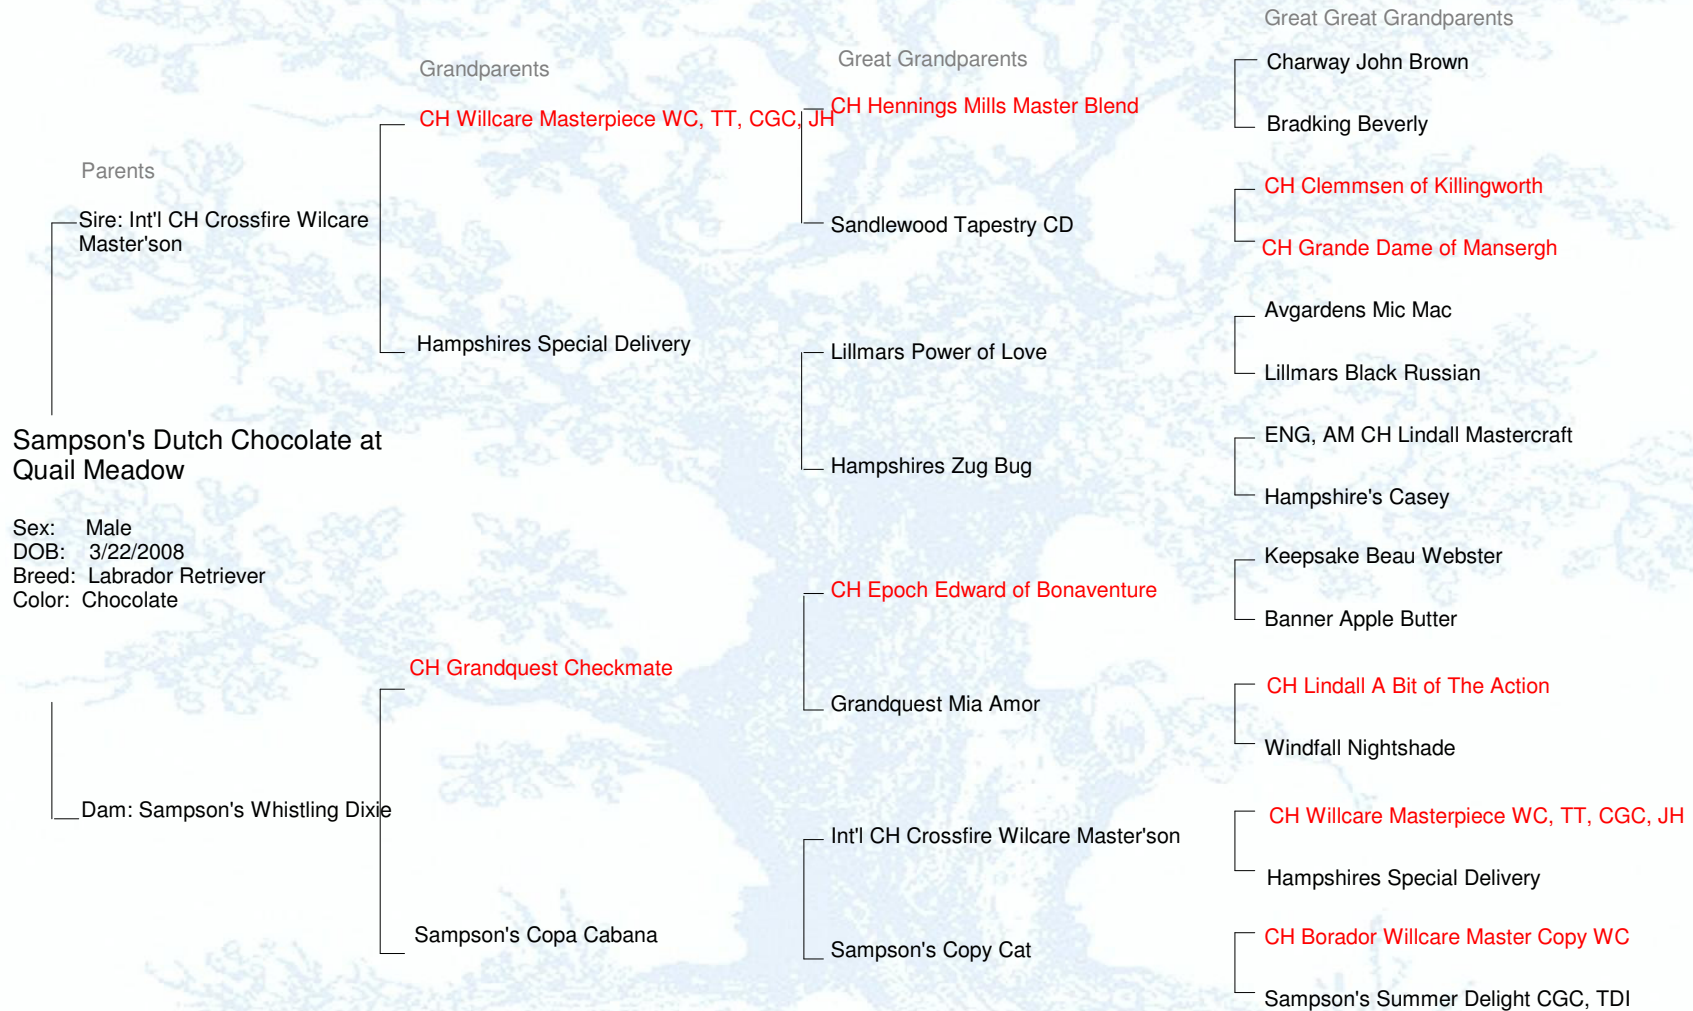

Pedigree Certificate

Breeder: Dorothy Cavallo
Phone: 352-465-0942
Email: Stonehaven@aol.com

Sampson's Dutch Chocolate at Quail Meadow

Sampson's Dutch Chocolate at Quail Meadow

Sex: Male
DOB: 3/22/2008
Breed: Labrador Retriever
Color: Chocolate