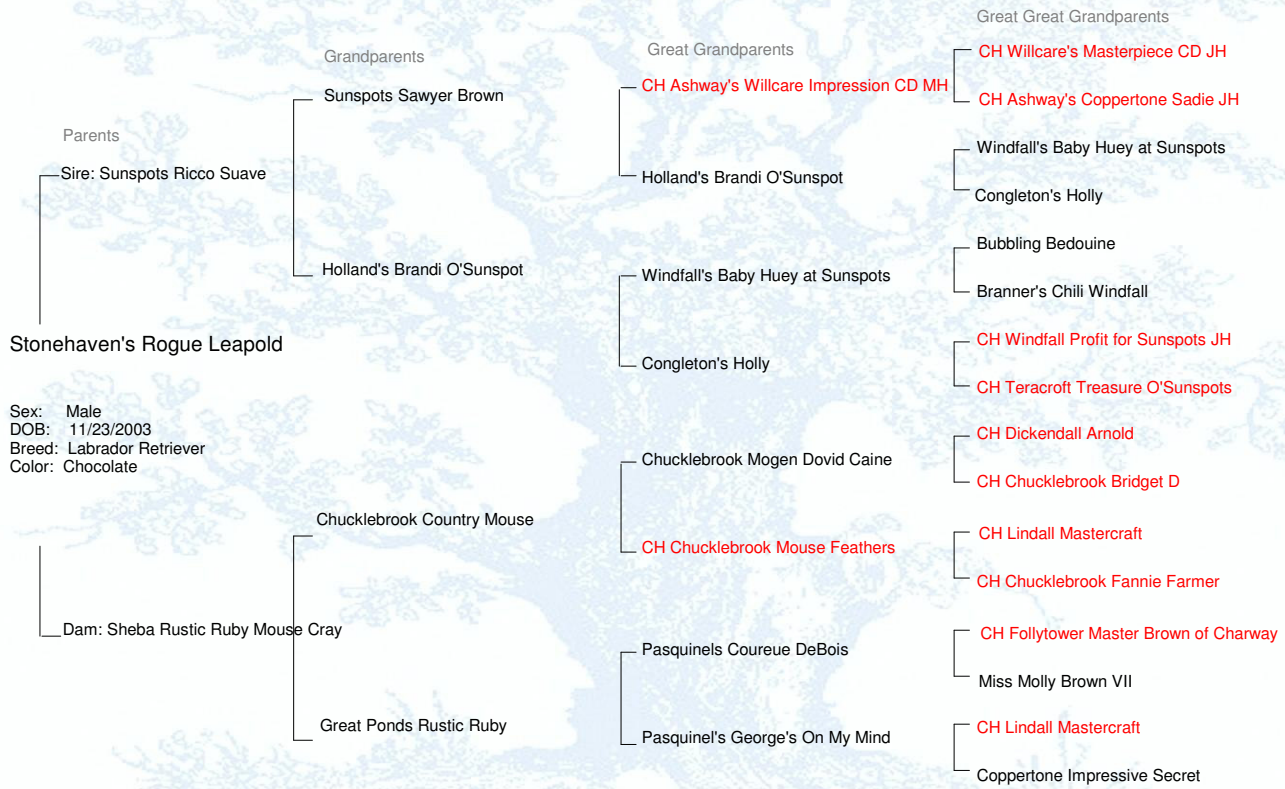

# Stonehaven Labradors

## Stonehaven's Rogue Leapold

Sex: Male  
DOB: 11/23/2003  
Breed: Labrador Retriever  
Color: Chocolate

This Canine is registered with the AKC

I certify that this pedigree is correct to the best of my knowledge. Signed: \_\_\_\_\_ Date: / /